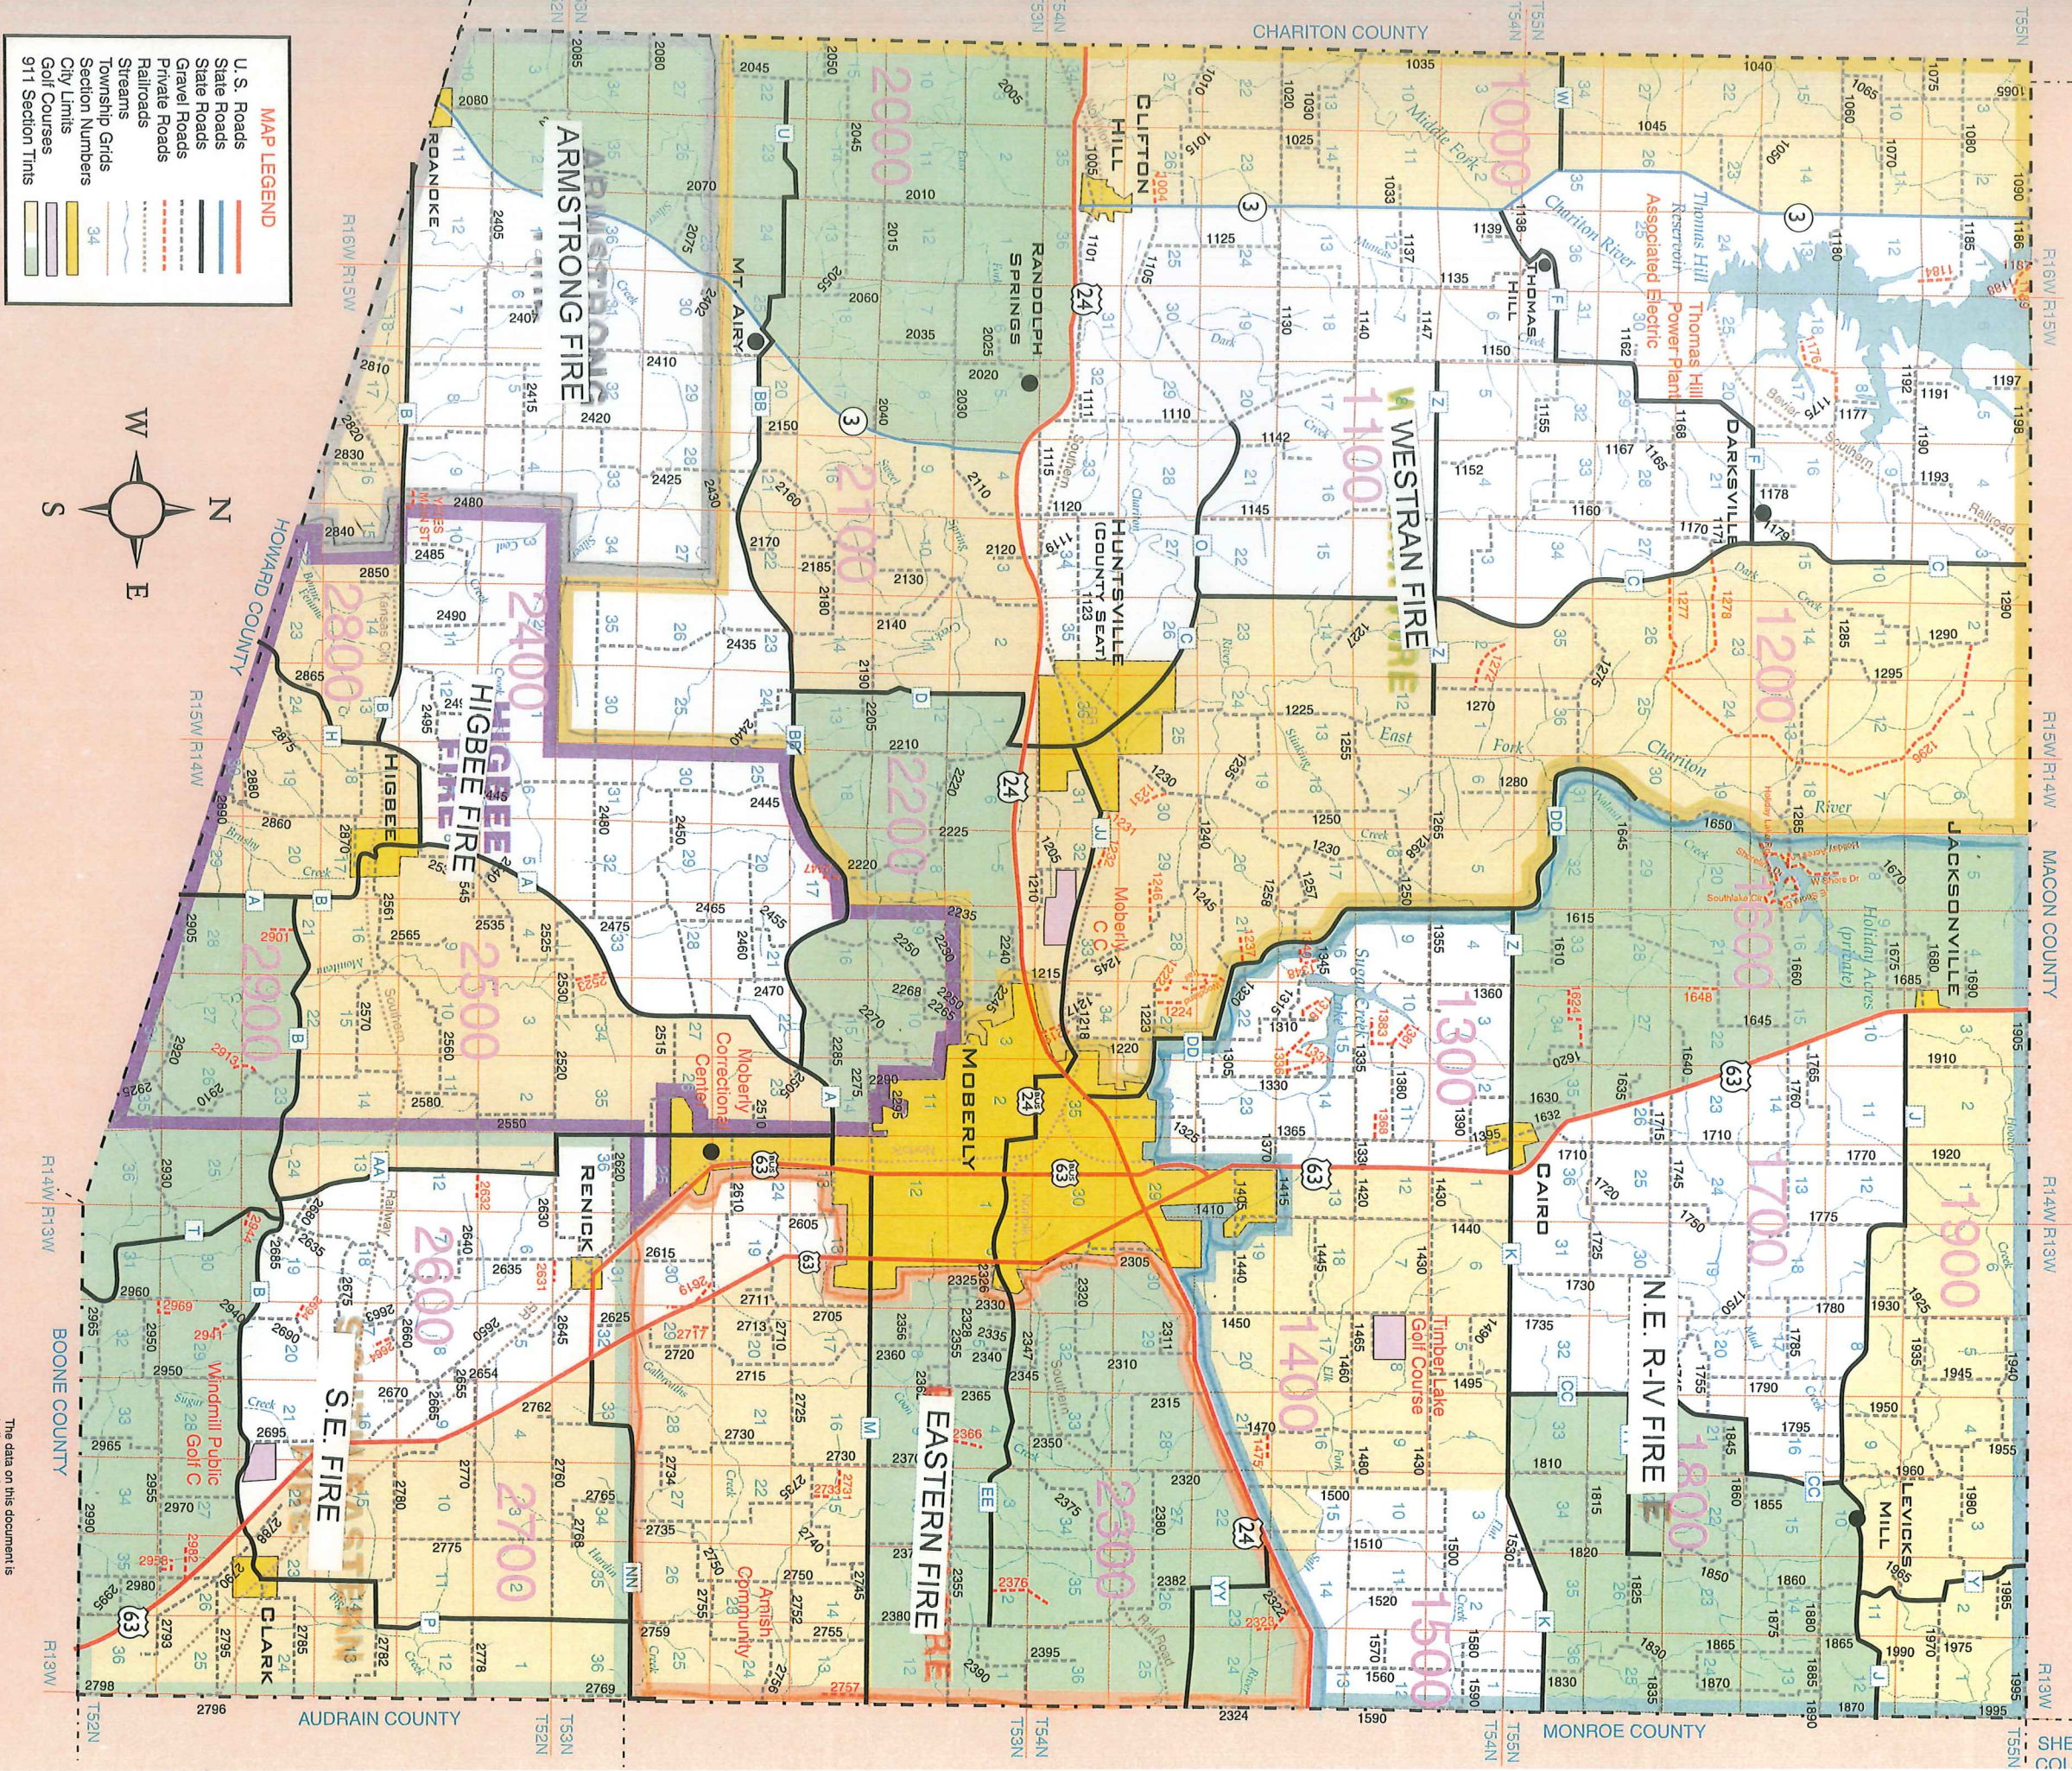

RANDOLPH COUNTY FIRE DISTRICTS

RANDOLPH COUNTY

MAP LEGEND

U. S. Roads	— (Blue line)
State Roads	— (Red line)
Gravel Roads	— (Black line)
Private Roads	— (Dashed line)
Railroads	— (Black line with cross-ticks)
Streams	— (Blue wavy line)
Township Grids	— (Dotted line)
Section Numbers	34 (Number in a square)
City Limits	— (Thick black line)
Golf Courses	— (Green shaded area)
911 Section Tris	— (Thin black line)